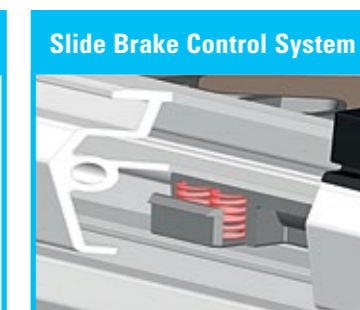

your four-legged friend. Thanks to the clever telescopic design, Easy Steps also fits in the trunk along with a 4pets dog-box. Easy Steps can be operated with one hand so that you can have control of your dog in any situation.

Made in Switzerland

The Easy Steps dog ramp has been designed by Swiss engineers and is manufactured in Switzerland. "Made in Switzerland" synonym for highest quality and durability.

Surface

Rubber safety feet

Telescopic design

Slide Brake Control System

Surface

Due to its high-tech honeycomb structure borrowed from bridge-building technology the Easy Steps dog ramp can support a weight of up to 100 kg (220 lbs) despite its lightweight construction. And with its non-slip bone-motif pads and high-grip ridged surface, it provides a safe footing for your dog in any kind of weather

Telescopic design

The Easy Steps dog ramp slides together neatly and compactly to a size small enough to fit in any car trunk. It is so simple it can be done with just one hand, so the other hand remains free to hold your dog. A further unique technical feature is the integrated [Slide Brake Control System](#).